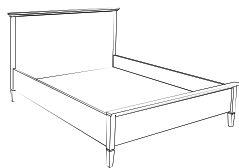

RUSTIC

**Wardrobe 3V2F**  
166,5 x 58 x 220 cm  
ID 690243

**Wardrobe 3V2F (with mirror)**  
166,5 x 58 x 220 cm

**Wardrobe 4V2F**  
216 x 58 x 220 cm  
ID 690143

**Wardrobe 4V2F (with mirror)**  
216 x 58 x 220 cm

**Cupboard 1V3F**  
136,5 x 41 x 84 cm  
ID 690643

**Cupboard 3F**  
92 x 51 x 84 cm  
ID 690543

**Nightstand**  
56,5 x 41 x 48 cm  
ID 690743

ID 6900430

**Double bed 160**  
173 x 213 x 120 cm  
ID 690843