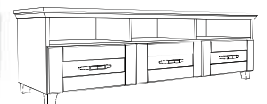

CONTEMPO

FURUKA
Light created with passion

Led transformer

Led lamp

ID 070121

ID 070122

NOTE: The complete code of an element is obtained by replacing stars ** with two digits of the displayed pattern.

Artisan/ Grey

Artisan/White

METAL HANDLE
rd rujzdesign
handles
Made in Slovenia